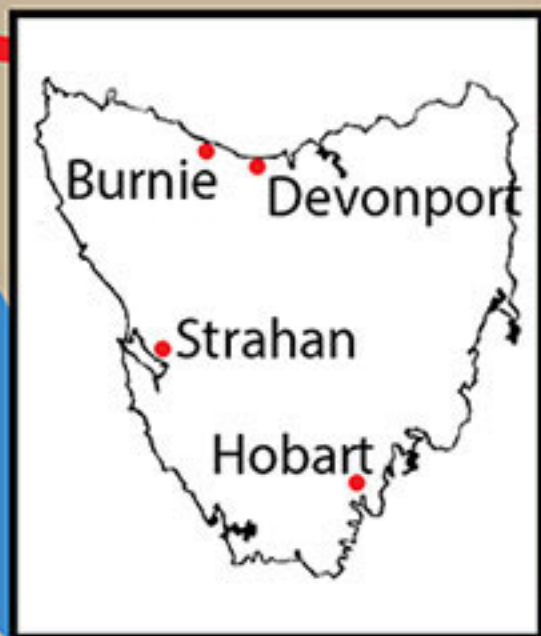

From Cradle Mt. & Burnie via Zeehan

From Queenstown, Lake St Clair & Hobart

BP

"The Crays"  
Units 1 - 6

**RECEPTION**

Supermarket

Town Centre

Harvey St.

Esplanade.

500m

Innes St.

Innes St.

Reception for  
West Coast  
Yacht Charters

600m

P.O.

"The Crays"  
King, Kelly & Tasman

Abt Railway  
Station